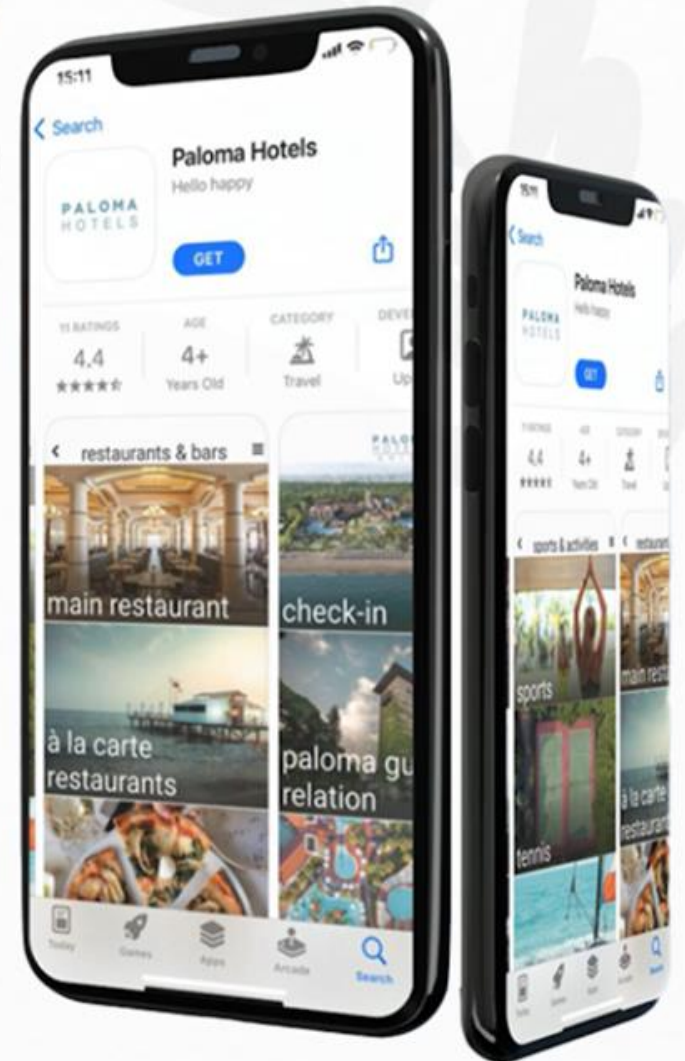

GO PAPER LESS

As Paloma Hotels, **we reduce paper waste** by offering all our services (hotel brochures, menus, hotel plan etc.) through **Paloma QR in rooms or Paloma Hotels mobile application**. **In addition**, you can **view all the menus** and **make your reservation** for our **à la carte restaurants, place your 24-hour room service order and contact guest service** via Whatsapp chat through Paloma Hotels App.

SMART & USER-FRIENDLY PALOMA APP