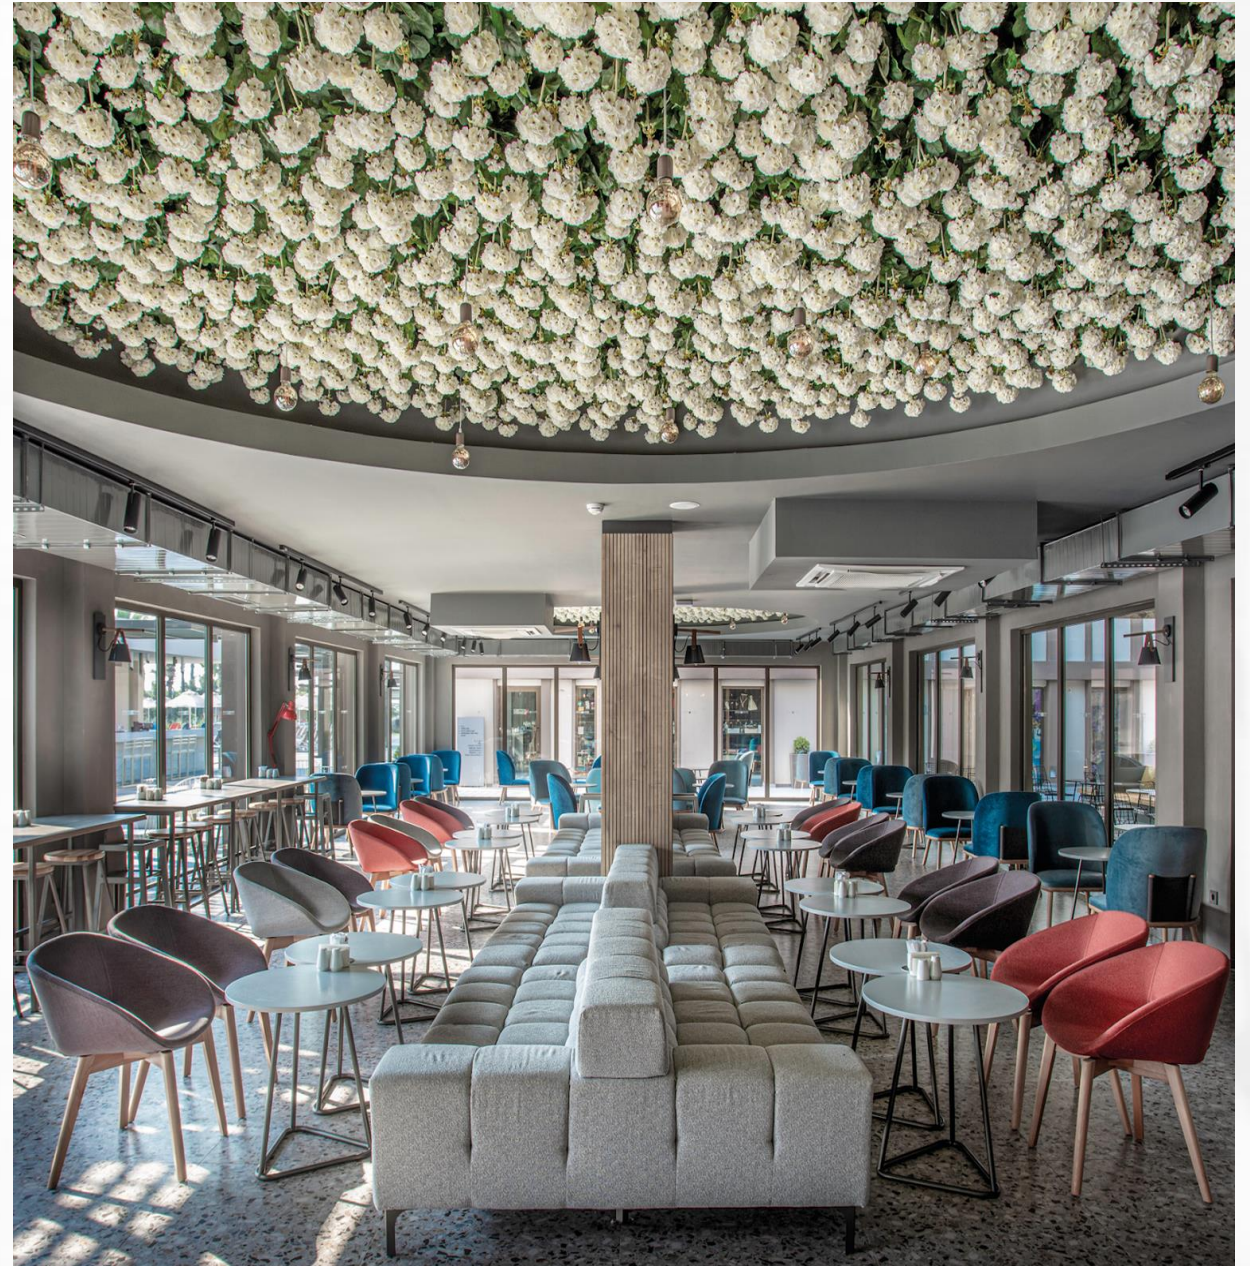

SERVICES WITH CHARGE

Spa & Wellness: Spa Centre, beauty care, skin care, body care, facial care, massages, hydro therapies, special treatments

Windsurfing and Catamaran School, license course with an extra charge A check-up before rental is binding.

Land Sports: Clay courts, tennis courts flood lights, tennis lessons, tennis racket & balls.

Baby sitter service on request with an extra charge

Laundry service with an extra charge

Doctor Service with an extra charge (on call)

Hairdresser with an extra charge

Private Beach Cabanas: between 10:00 - 18:00 – with an extra charge

Reservation is required through Guest Relations.

OTHER FACILITIES & SERVICES

Shopping area

Nurse Service

Turkish bath, sauna, steam room

Complimentary WI-FI in rooms and public areas

Outdoor car park